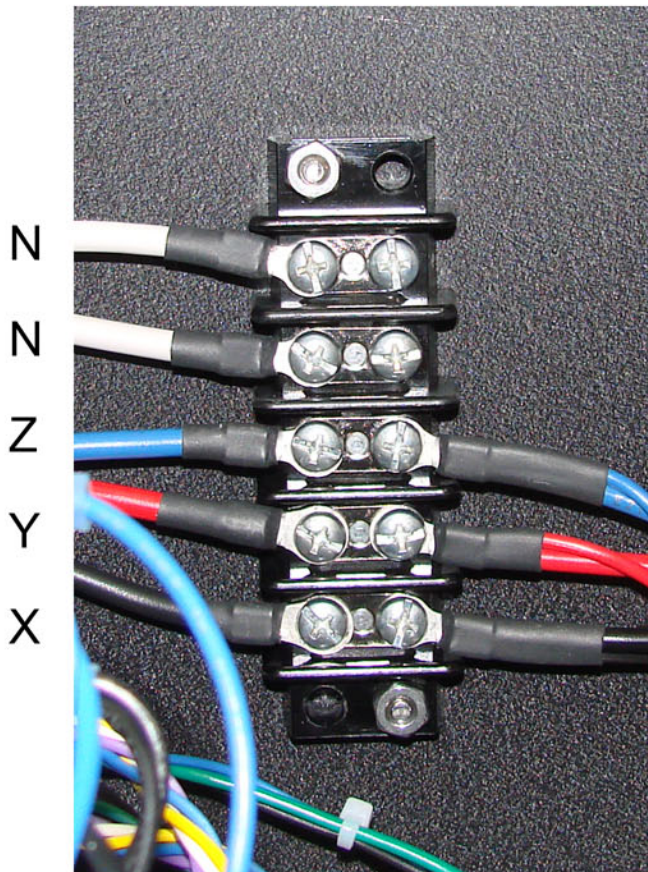

## Syncrolite SBE 3X2-S Ballast

Configuring wiring harness for 120/208  $\Delta$  or 240/380 Y.

### 120/208 $\Delta$

The 3 internal loads are connected “LEG” to “LEG” in a delta configuration; the neutral is not used.

### 240/380 Y

The 3 internal loads are connected “LINE” to “NEUTRAL” in a Y configuration.

**US**

3 $\emptyset$  120/208  $\Delta$

**Euro**

3 $\emptyset$  240/380 Y