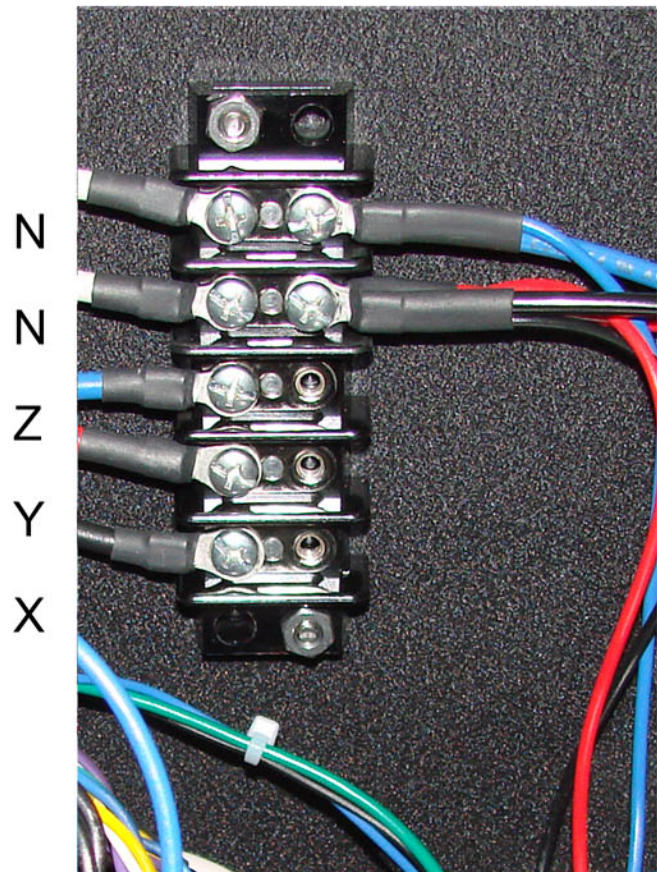

### 120/208 $\Delta$

The 3 internal loads are connected “LEG” to “LEG” in a delta configuration; the neutral is not used.

### 240/380 Y

The 3 internal loads are connected “LINE” to “NEUTRAL” in a Y configuration.

**US**

3 $\emptyset$  120/208  $\Delta$

**Euro**

3 $\emptyset$  240/380 Y