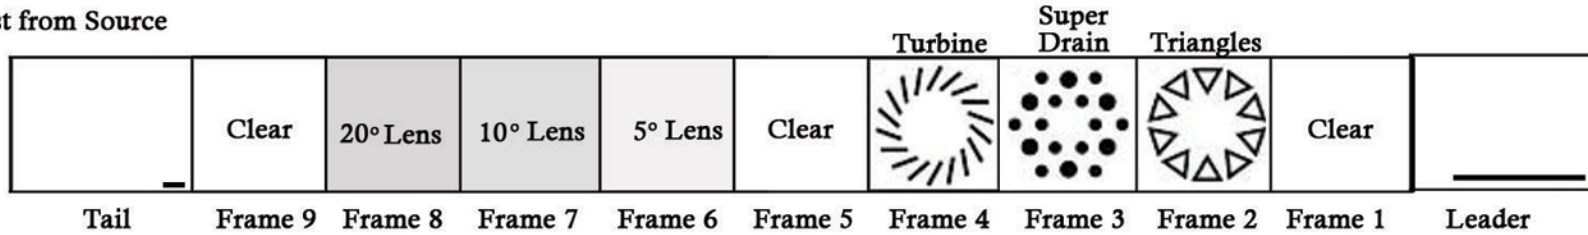

Syncrolite Series 3 Scroll

MX3000, SXB-5/3, XL10

Scroll 3- Furthest from Source

Scroll 2

Scroll 1- Closest to Source

OmniColor™- with DichroFilm™, VFL Lenses™, FX Engines™ & FP Gobos™ are proprietary thin film technologies of Syncrolite, LP.