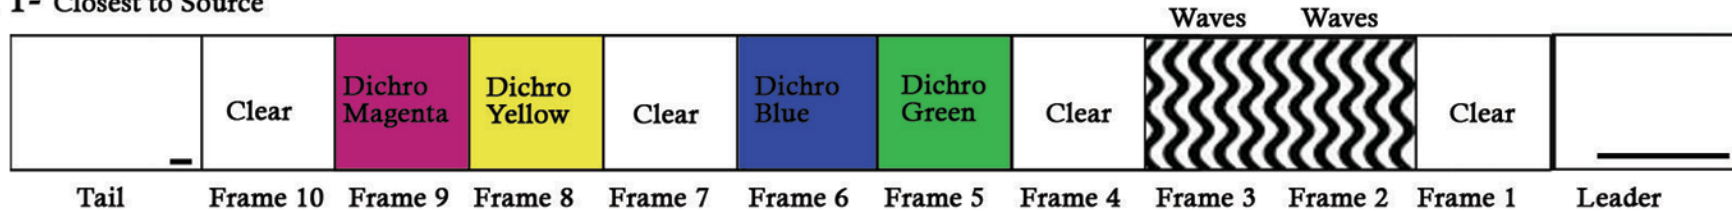

Syncrolite Series 3 Scroll

MX3000, SXB-5/3, XL10

Scroll 3- Furthest from Source

Scroll 2

Scroll 1- Closest to Source

OmniColor™- with DichroFilm™, VFL Lenses™, FX Engines™ & FP Gobos™ are proprietary thin film technologies of Syncrolite, LP.